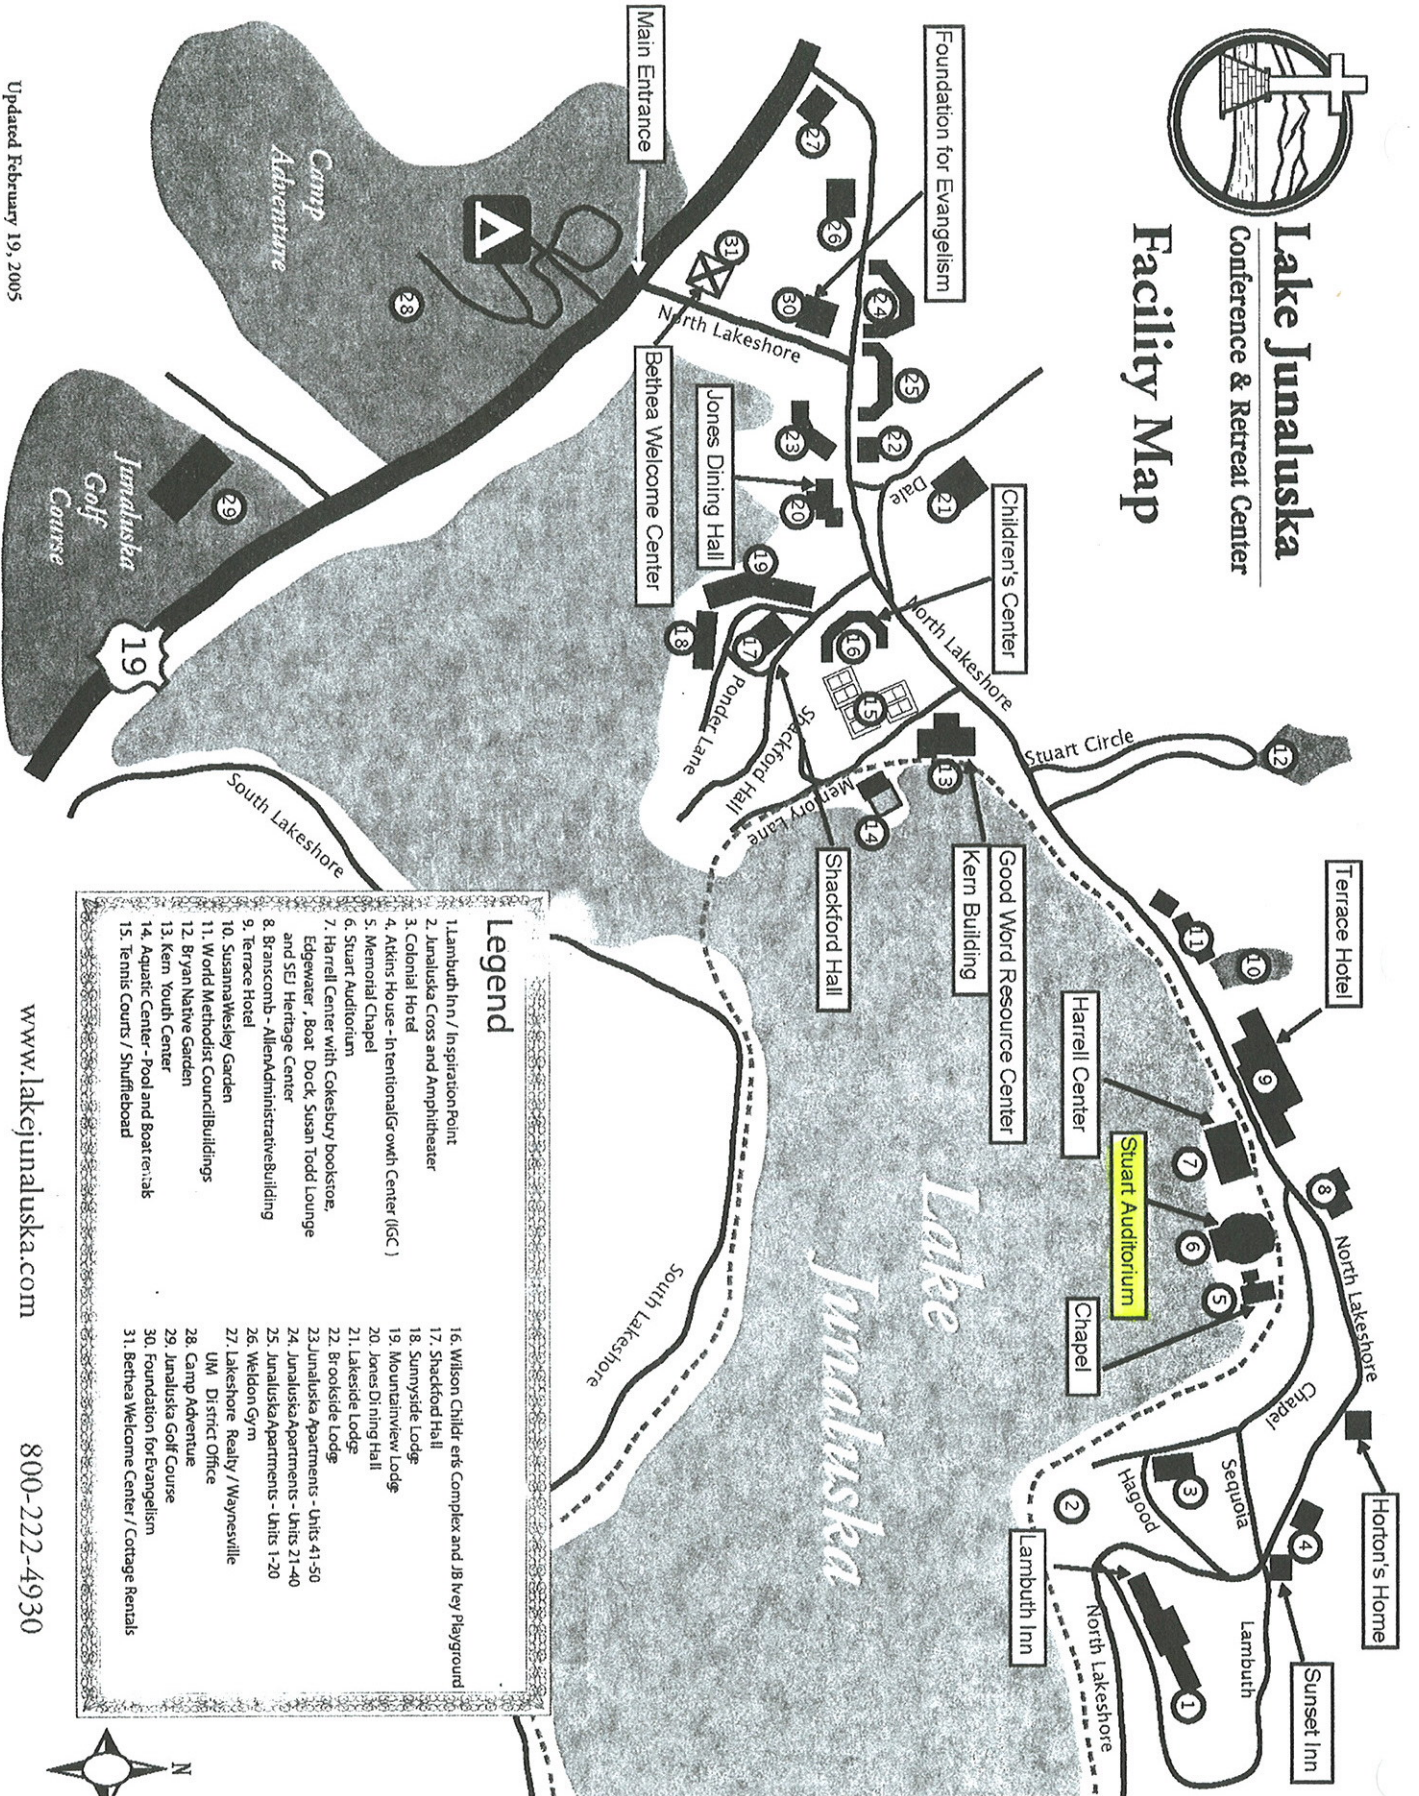

# Lake Junaluska Conference & Retreat Center

## Facility Map

### Legend

1. Lambuth Inn / Inspiration Point
2. Junaluska Cross and Amphitheater
3. Colonial Hotel
4. Atkins House - Intentional Growth Center (IGC)
5. Memorial Chapel
6. Stuart Auditorium
7. Harrell Center with Cokesbury bookstore, Edgewater Boat Dock, Susan Todd Lounge and SE Heritage Center
8. Branscomb - Allen Administrative Building
9. Terrace Hotel
10. Susanna Wesley Garden
11. World Methodist Council Buildings
12. Bryan Native Garden
13. Kern Youth Center
14. Aquatic Center - Pool and Boat rentals
15. Tennis Courts / Shuffleboard
16. Wilson Childer's Complex and JB Vey Playground
17. Shackford Hall
18. Sunnyside Lodge
19. Mountainview Lodge
20. Jones Dining Hall
21. Lakeside Lodge
22. Brookside Lodge
23. Junaluska Apartments - Units 41-50
24. Junaluska Apartments - Units 21-40
25. Junaluska Apartments - Units 1-20
26. Weldon Gym
27. Lakeshore Realty / Waynesville UM District Office
28. Camp Adventure
29. Junaluska Golf Course
30. Foundation for Evangelism
31. Bethnea Welcome Center / Cottage Rentals